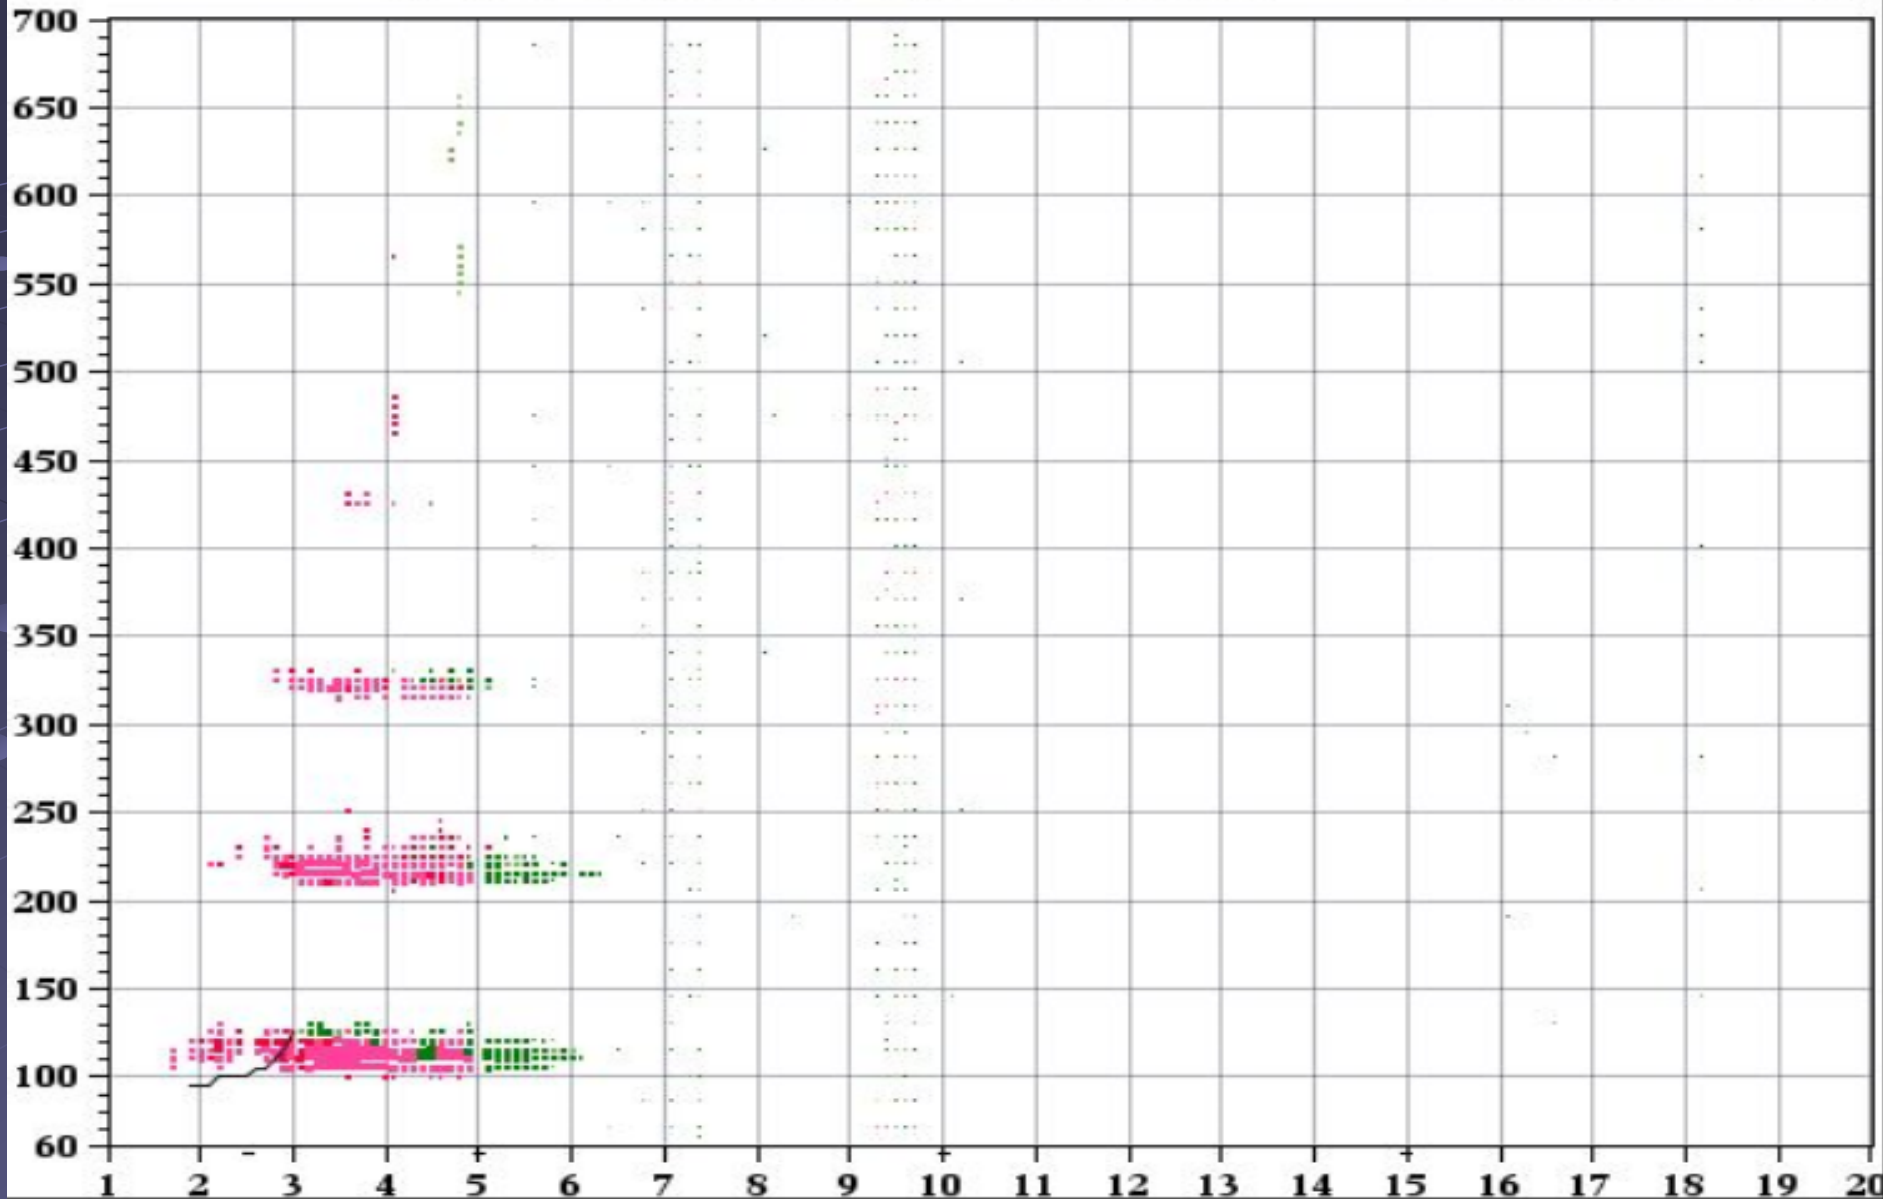

Or This...

Statio YYYY DAY DDD HHMMSS P1 FFS S AXN PPS IGA PS
AUSTIN 2018 Jun24 175 140005 MMM 1 045 100 32+ 11