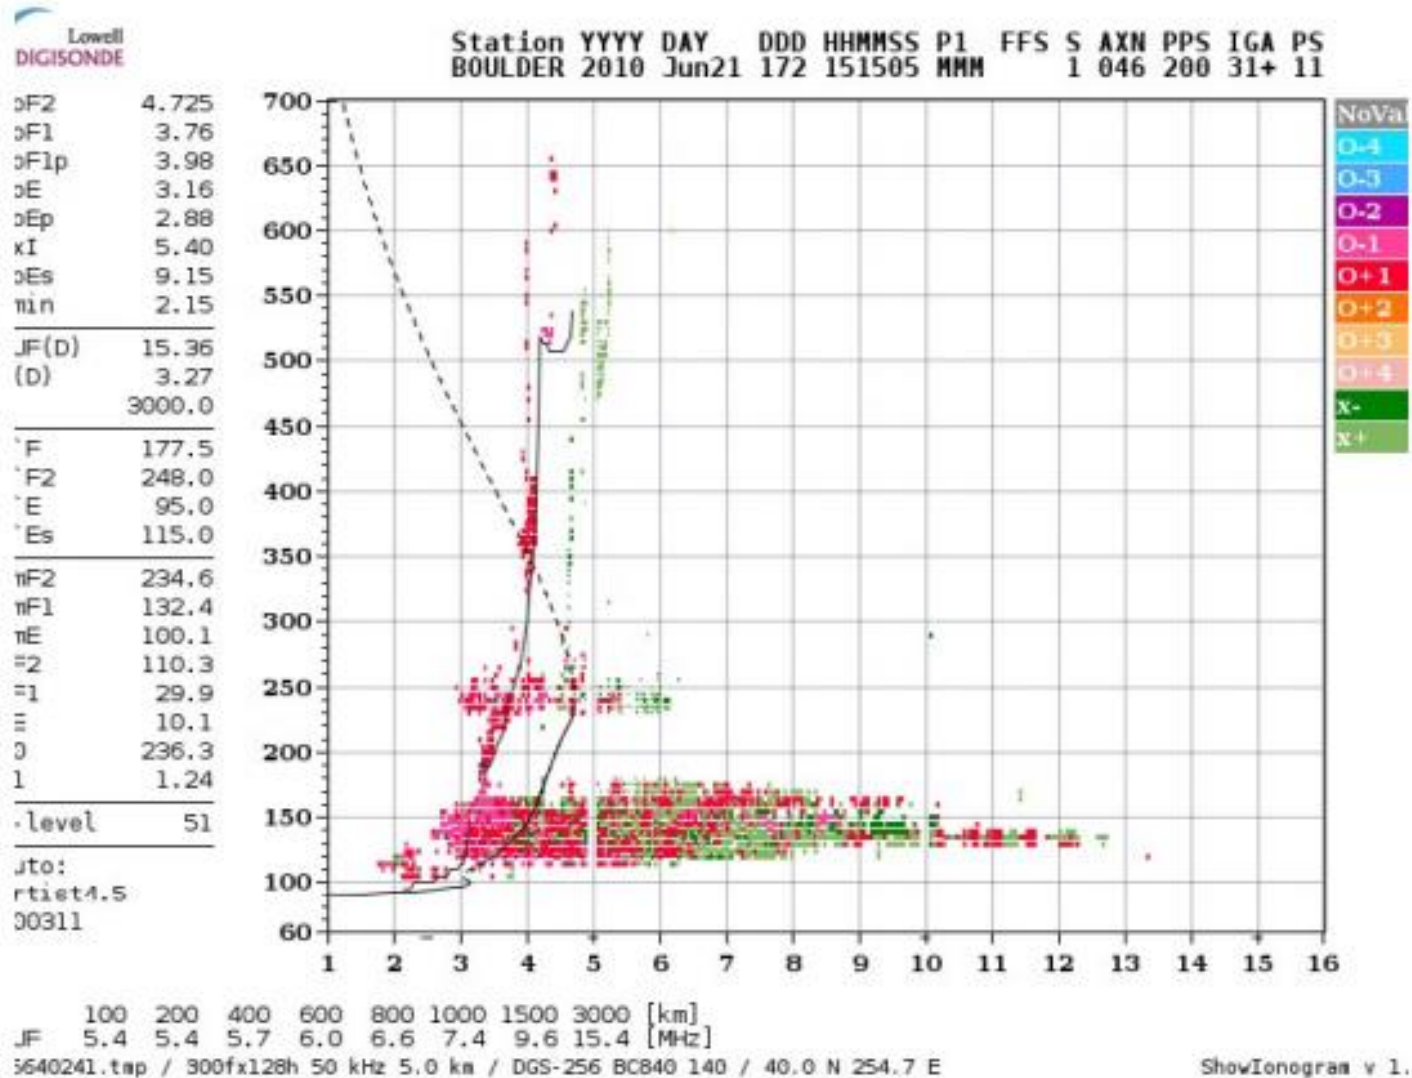

# Hoping to see this all weekend!

Figure 5. Ionogram from Boulder Colorado on 21 June 2010 measured by a Digisonde which shows the strong sporadic-E layer around the 100 km altitude (<https://ulcar.uml.edu/DIDBase/>).