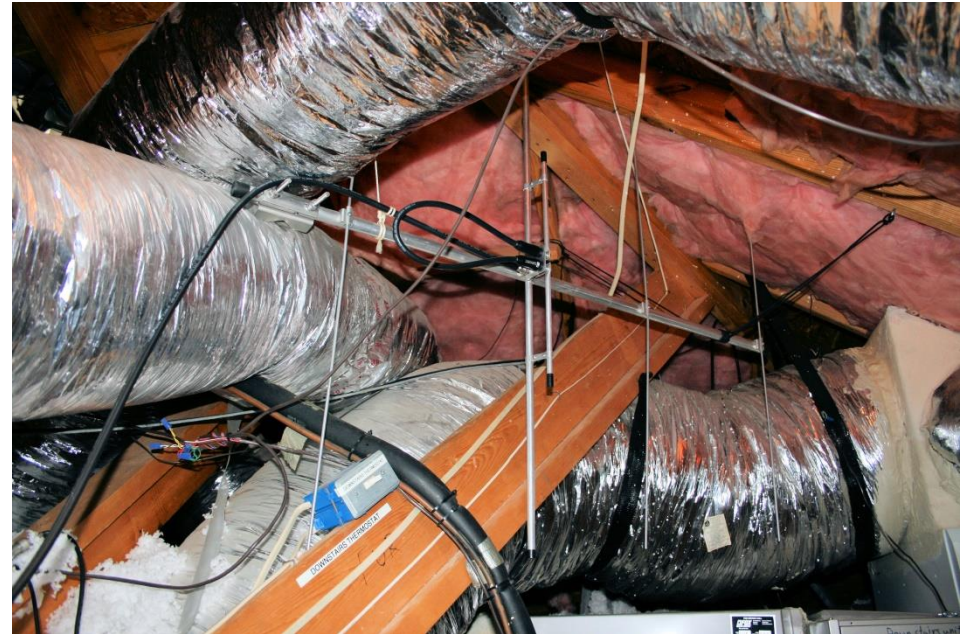

1 of 3 - 2m Yagi
(0°, 120°, 240°)
Cushcraft 124EB