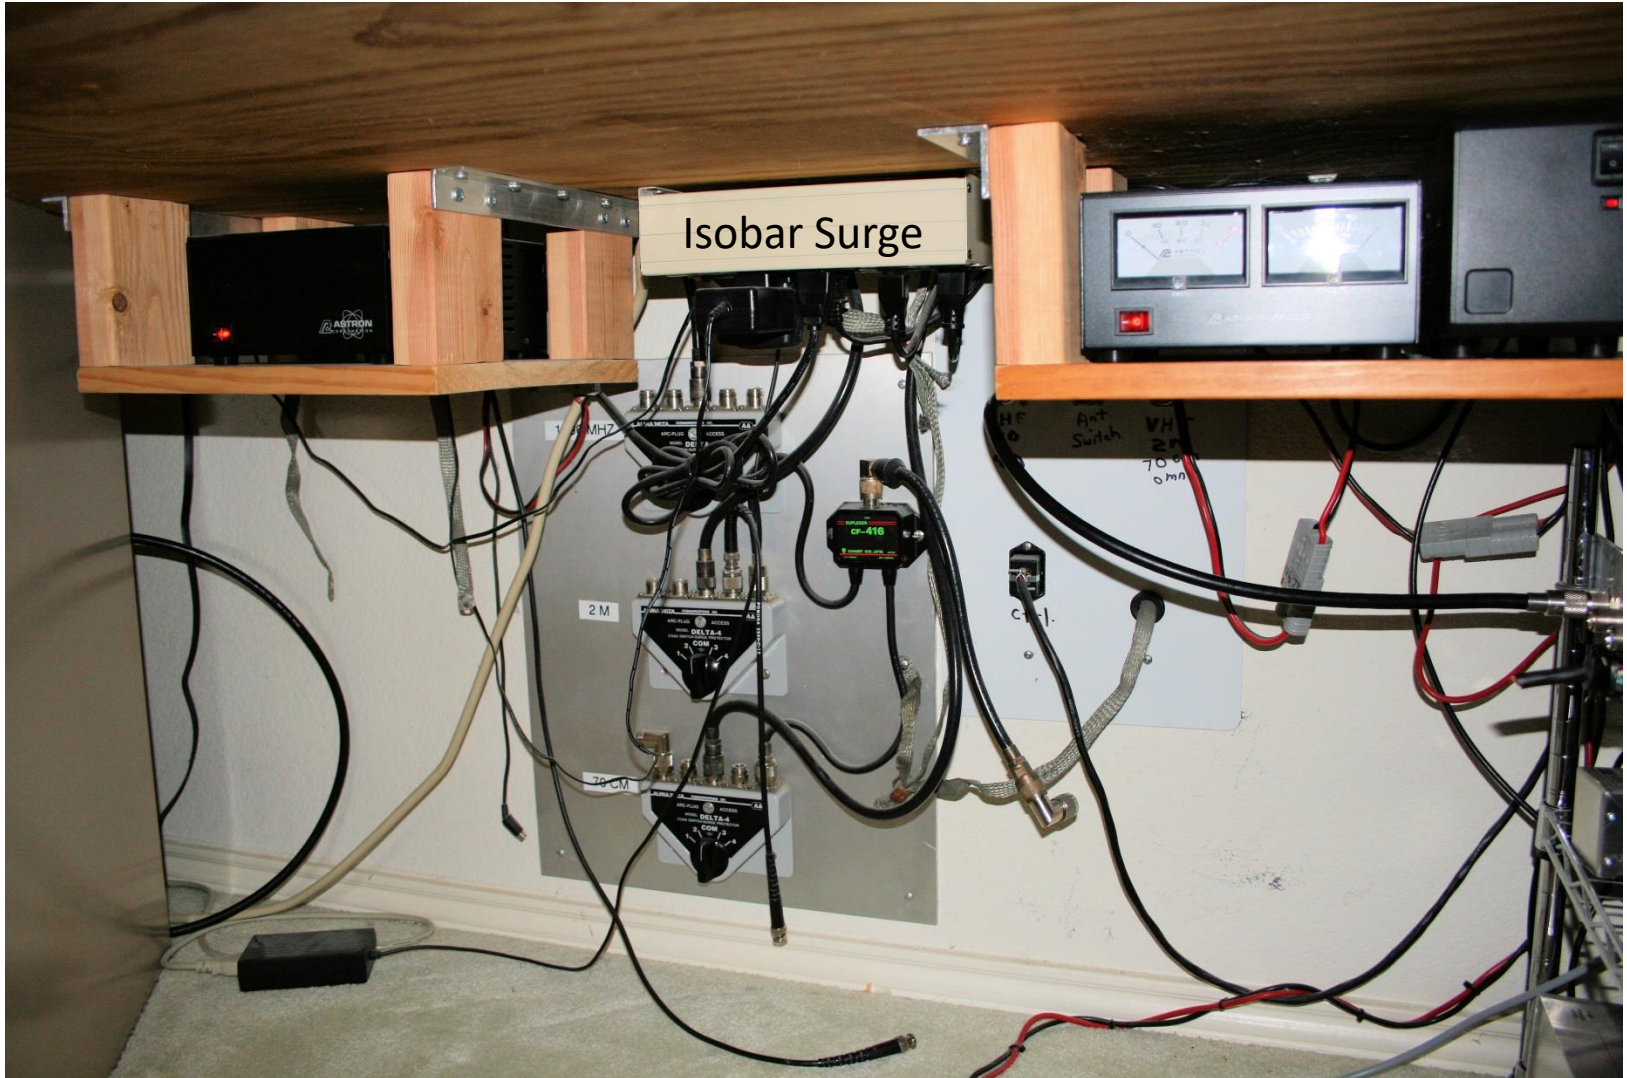

Home Amateur Stations

W5IFQ

7 JAN 2020

Base Station – W5IFQ

Base Station Components

- ICOM IC-756ProIII – HF Transceiver
- ICOM IC-910 – VHF, UHF, 1296 MHz Transceiver
- ICOM IC – 2720 – VHF Transceiver
- Tokyo Hy-Power HL-550FX – HF linear amplifier (600 w)
- SCS DR-7800 Pactor modem
- Kantronics 9612Plus – Packet modem
- West Mountain RigBlaster Advantage – External sound card
- LP-100A – HF SWR/Wattmeter
- MFJ-817 – VHF SWR/Wattmeter
- Davis Vantage Pro2 – weather station
- Dell XPS desktop with W10
- Ameritron RCS-8V – Remote Antenna selection switch

Base Station Power Supplies

Base Station Antenna Selection

(Alpha-Delta -4 with Lightning arrestors)

Garage (Portable) Station

Garage Station Components

- ICOM IC-7100 – HF, VHF, UHF transceiver
- SCS- DR-7400 Pactor modem
- Kantronics KPC3+ - Packet modem
- Signalink USB – External Sound Card
- Tokyo Hy-Power HL-550FX – HF linear amplifier (600 w)
- Panasonic tough book laptop – W10